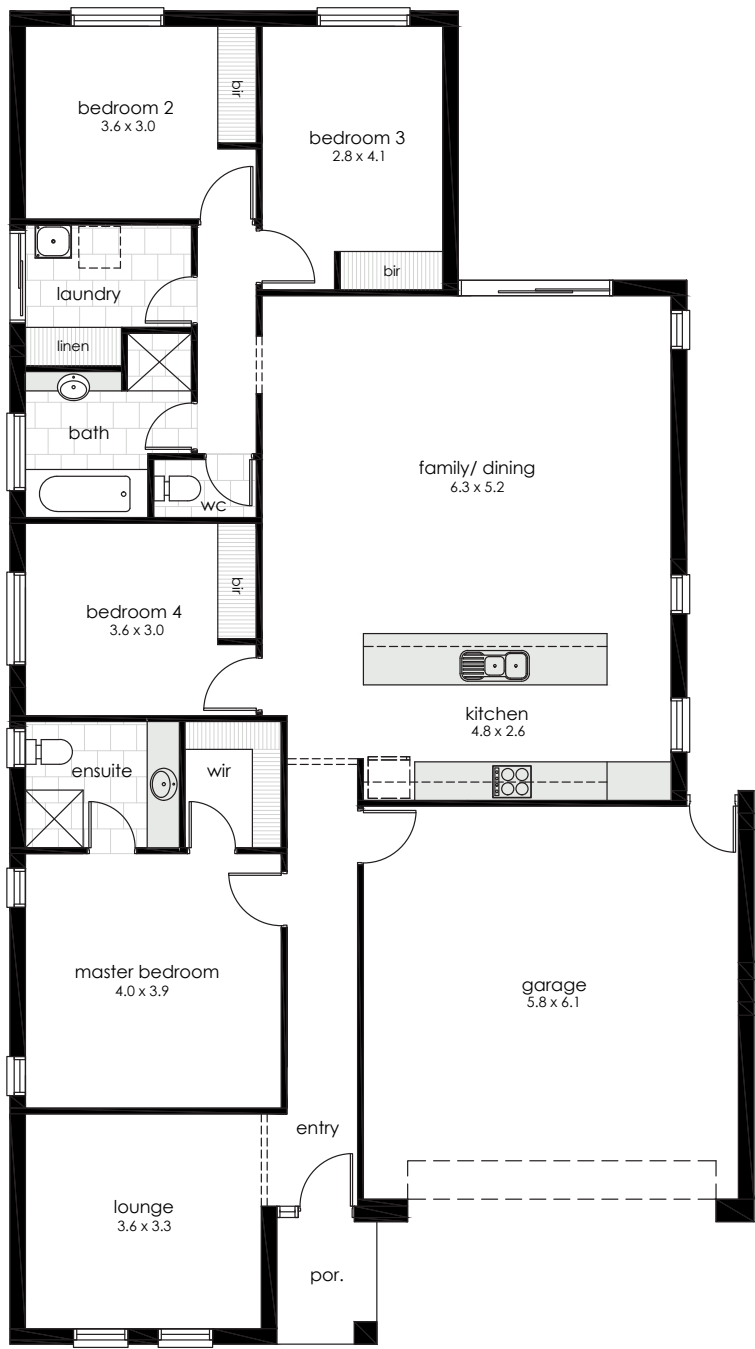

NETHERBY

4  2  2 

DIMENSIONS

Living	159.5
Garage	39.7
Porch	2.9
Total area	202.1m²
House width	11.6
House length	20.79

All facade images are for illustrative purposes only. Materials, colours and inclusions may vary.